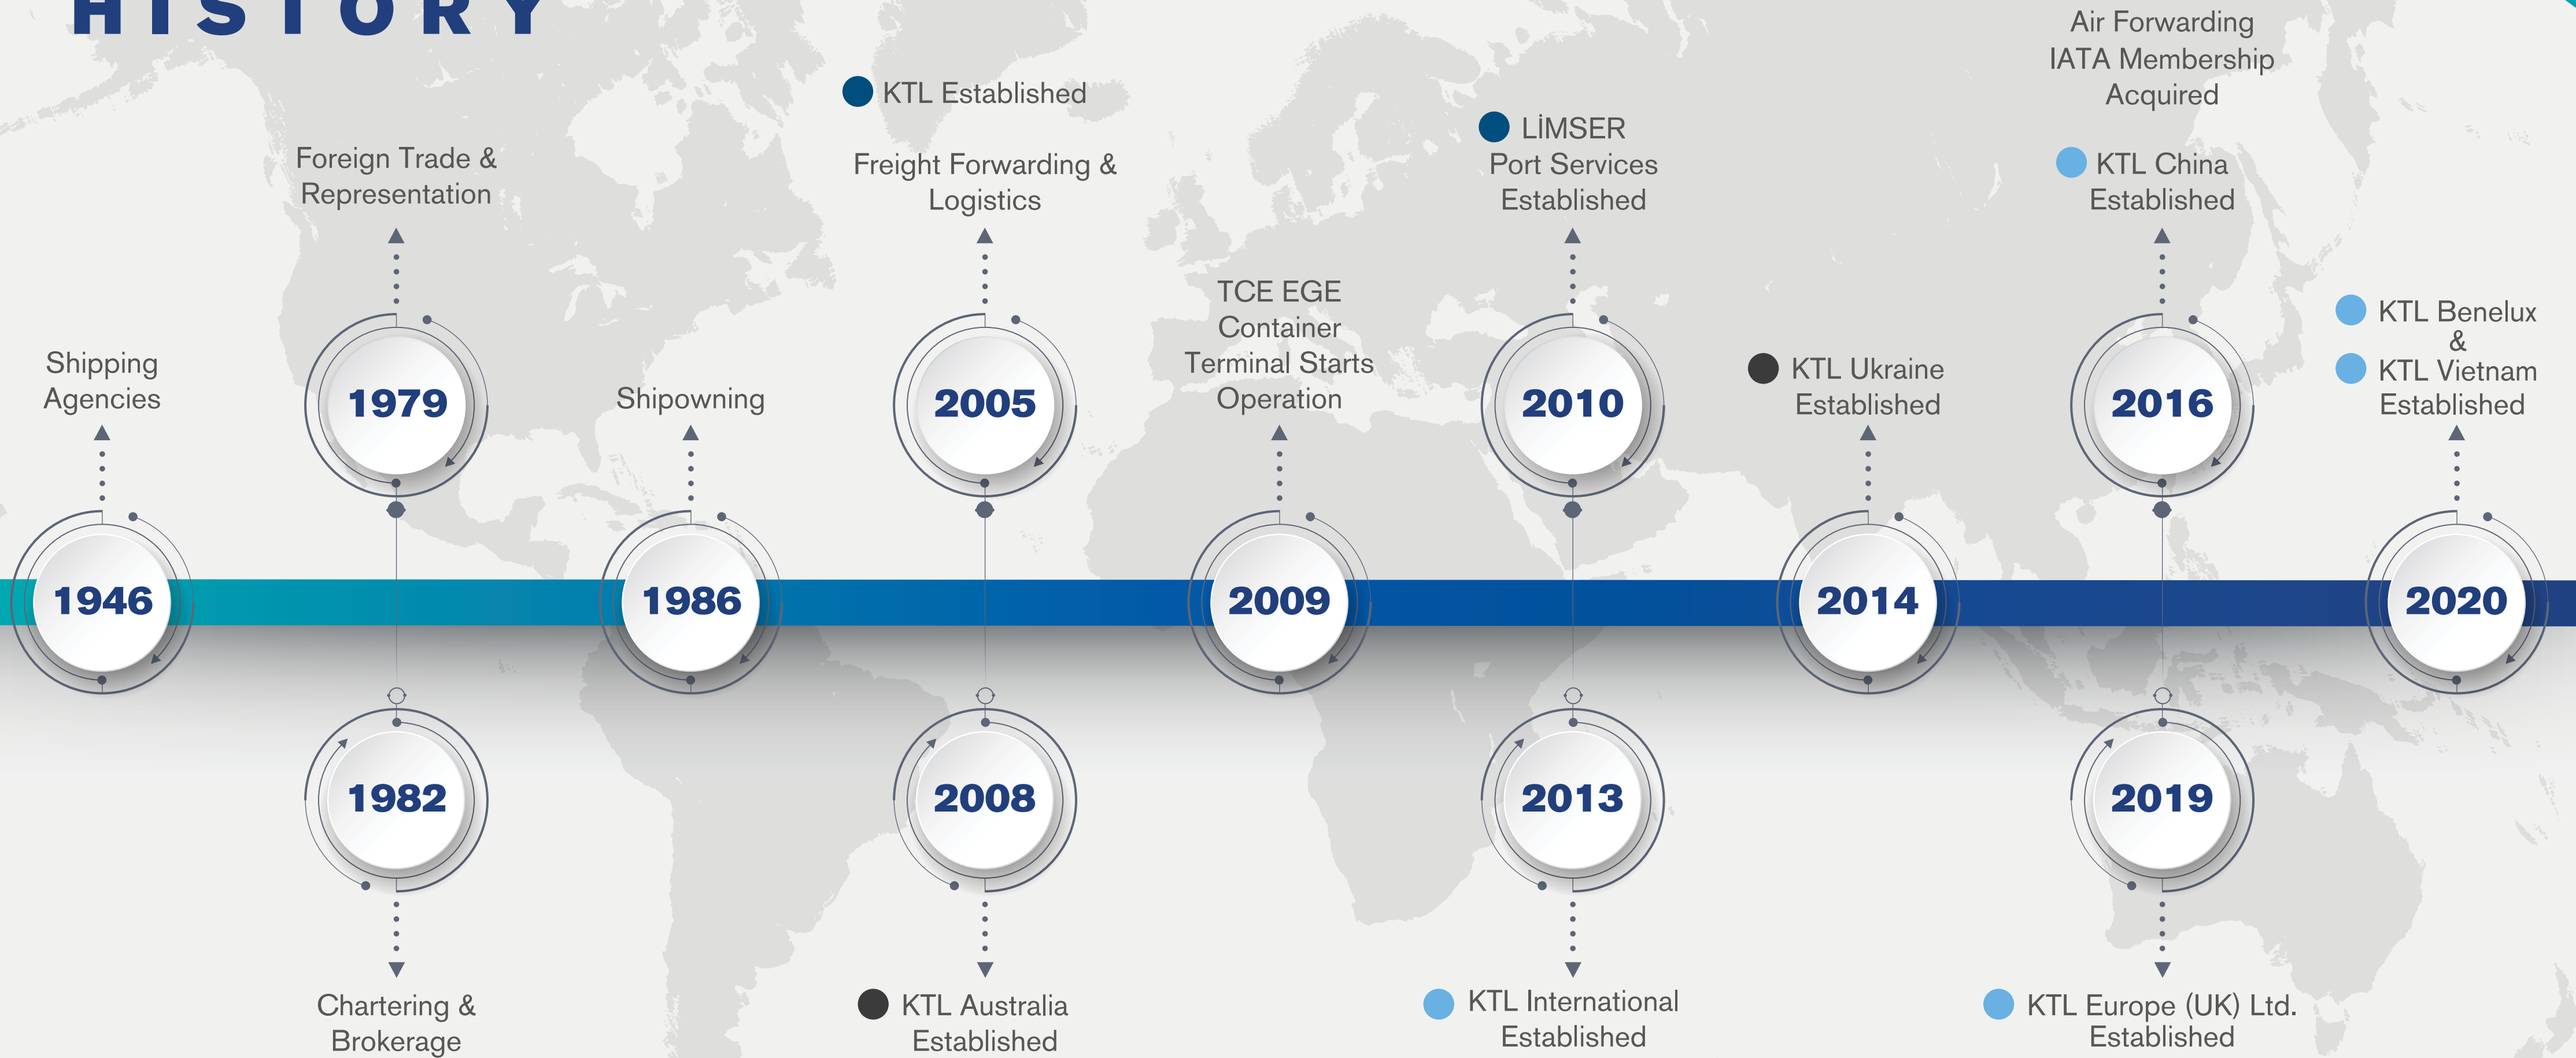

HISTORY

- Kinay Group Company
- Subsidiary Companies
- Network Partners