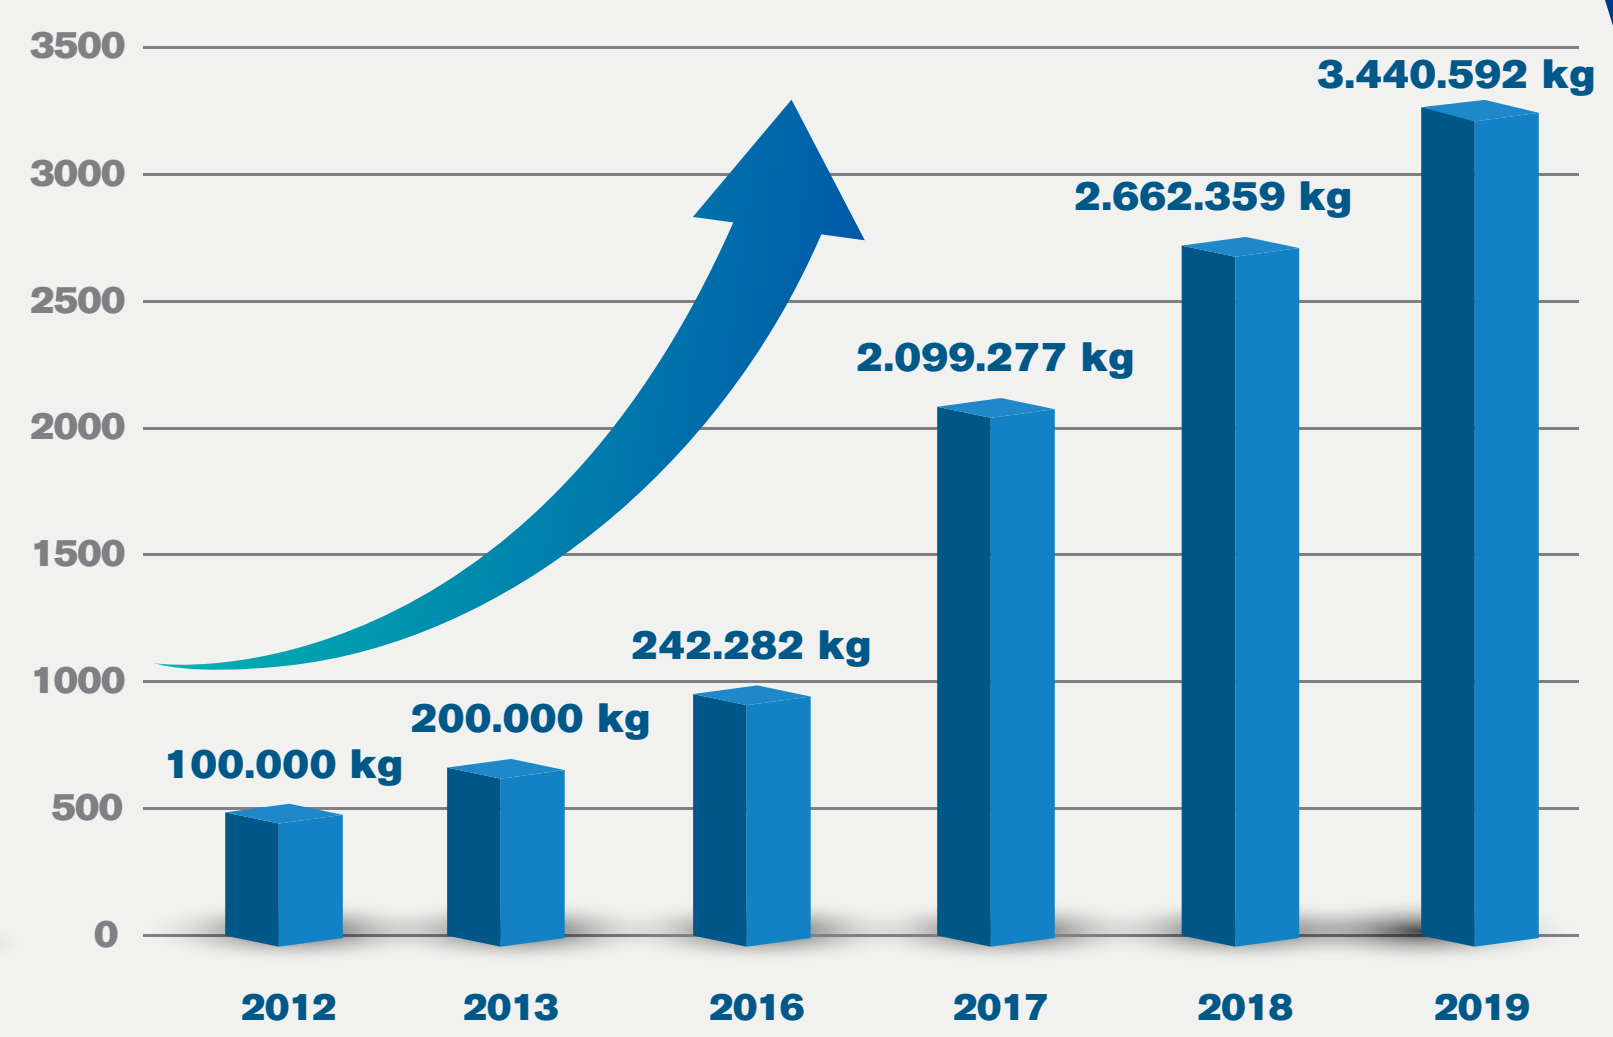

2 AIR TRANSPORT VOLUME (KGS)