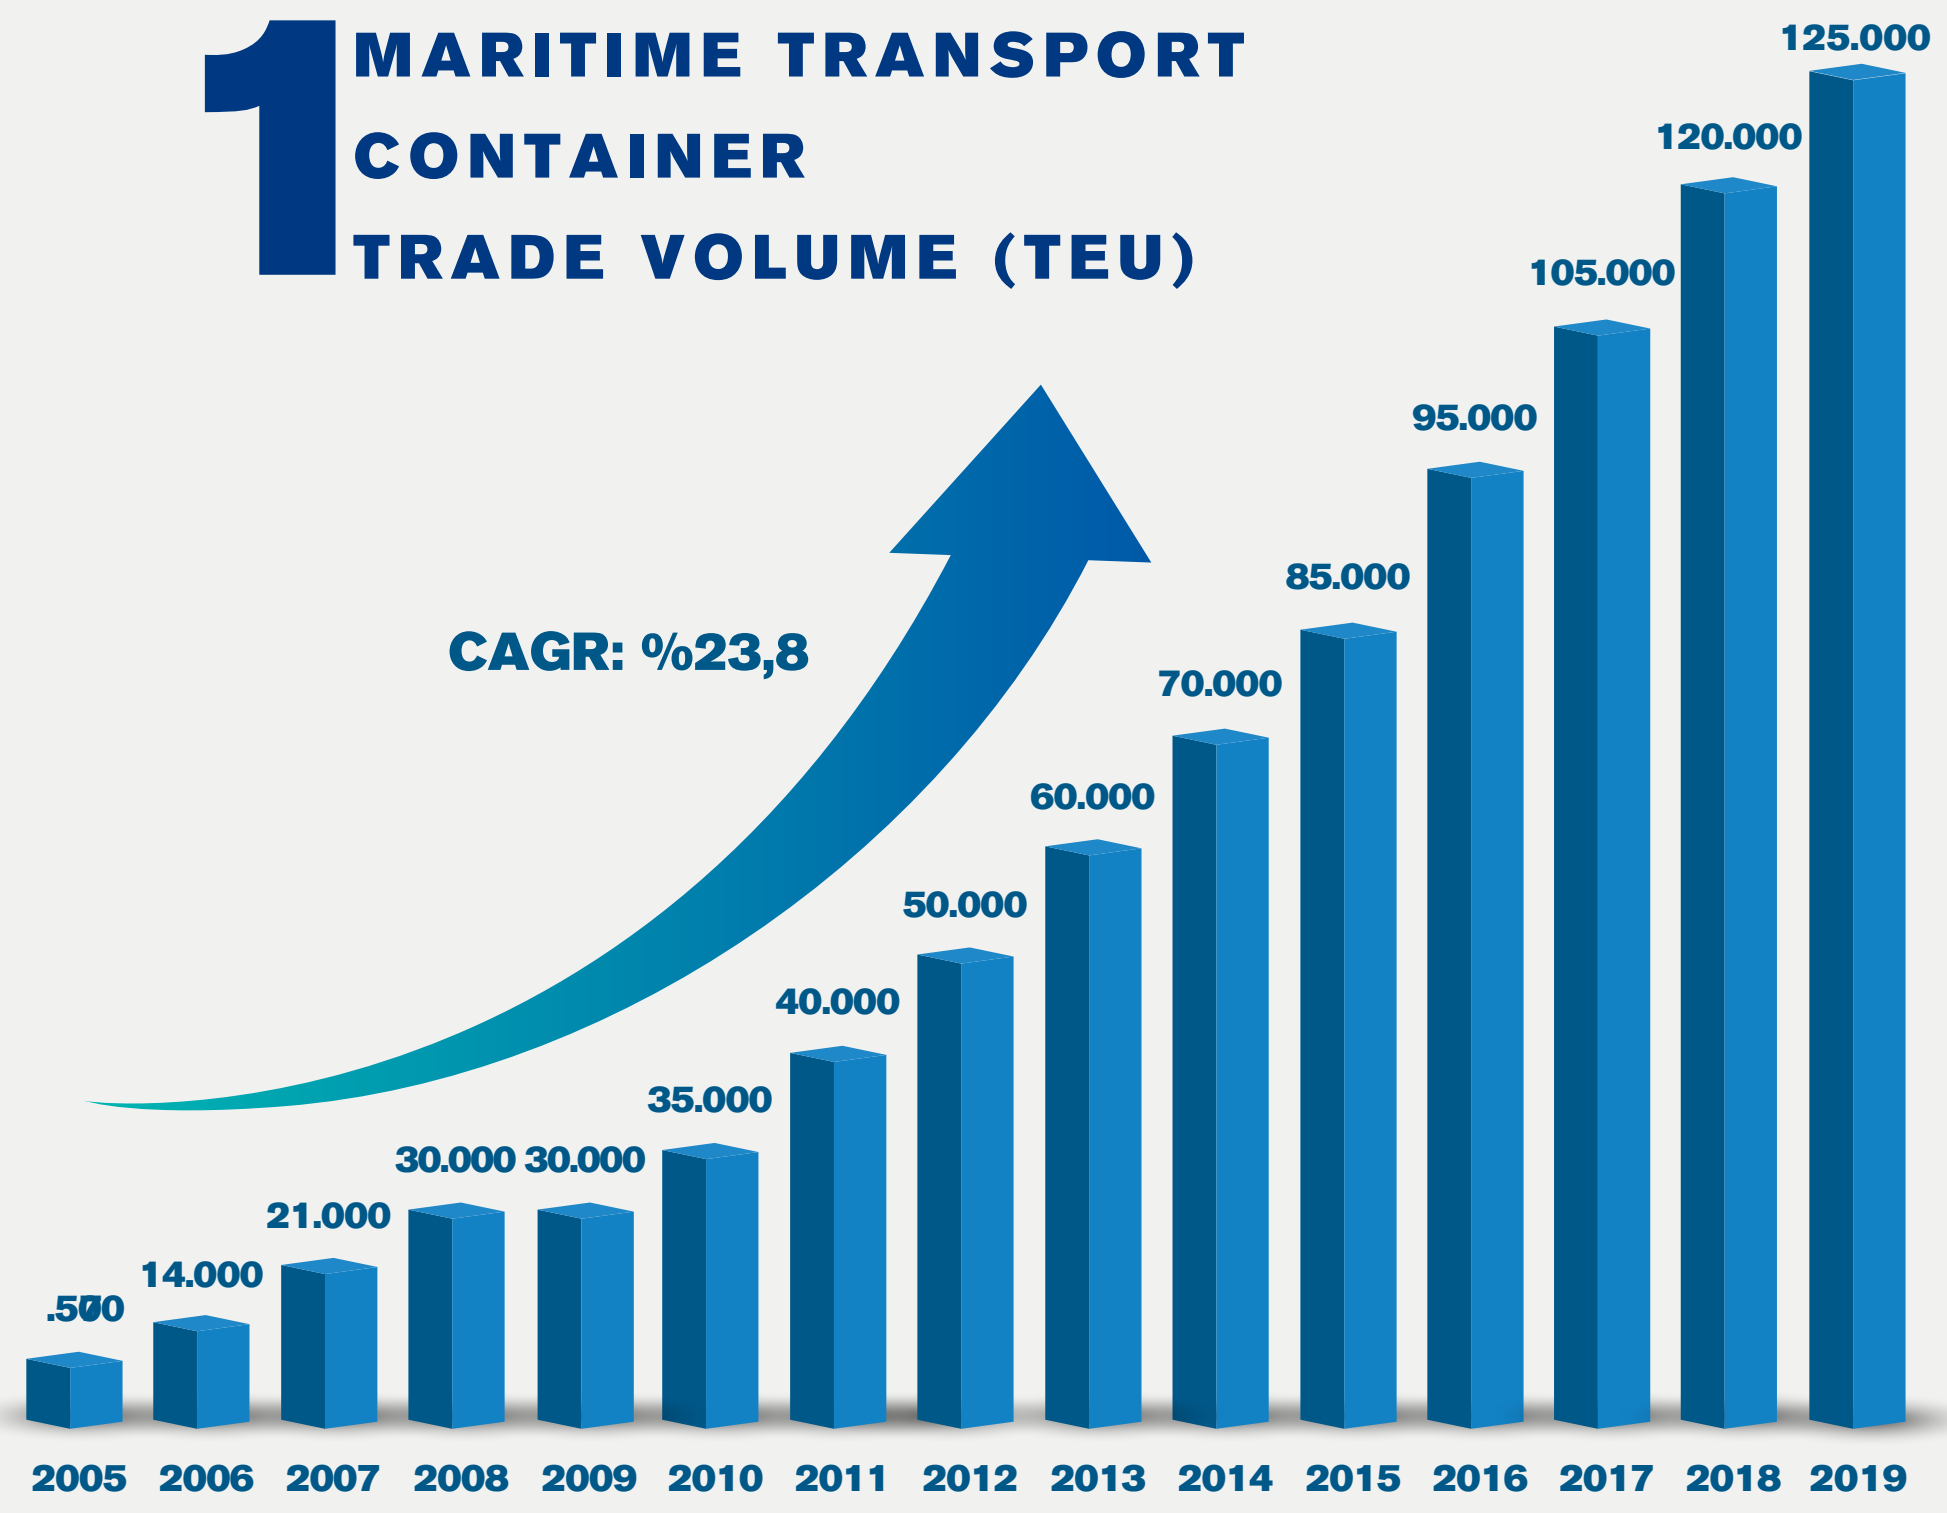

1 MARITIME TRANSPORT CONTAINER TRADE VOLUME (TEU)