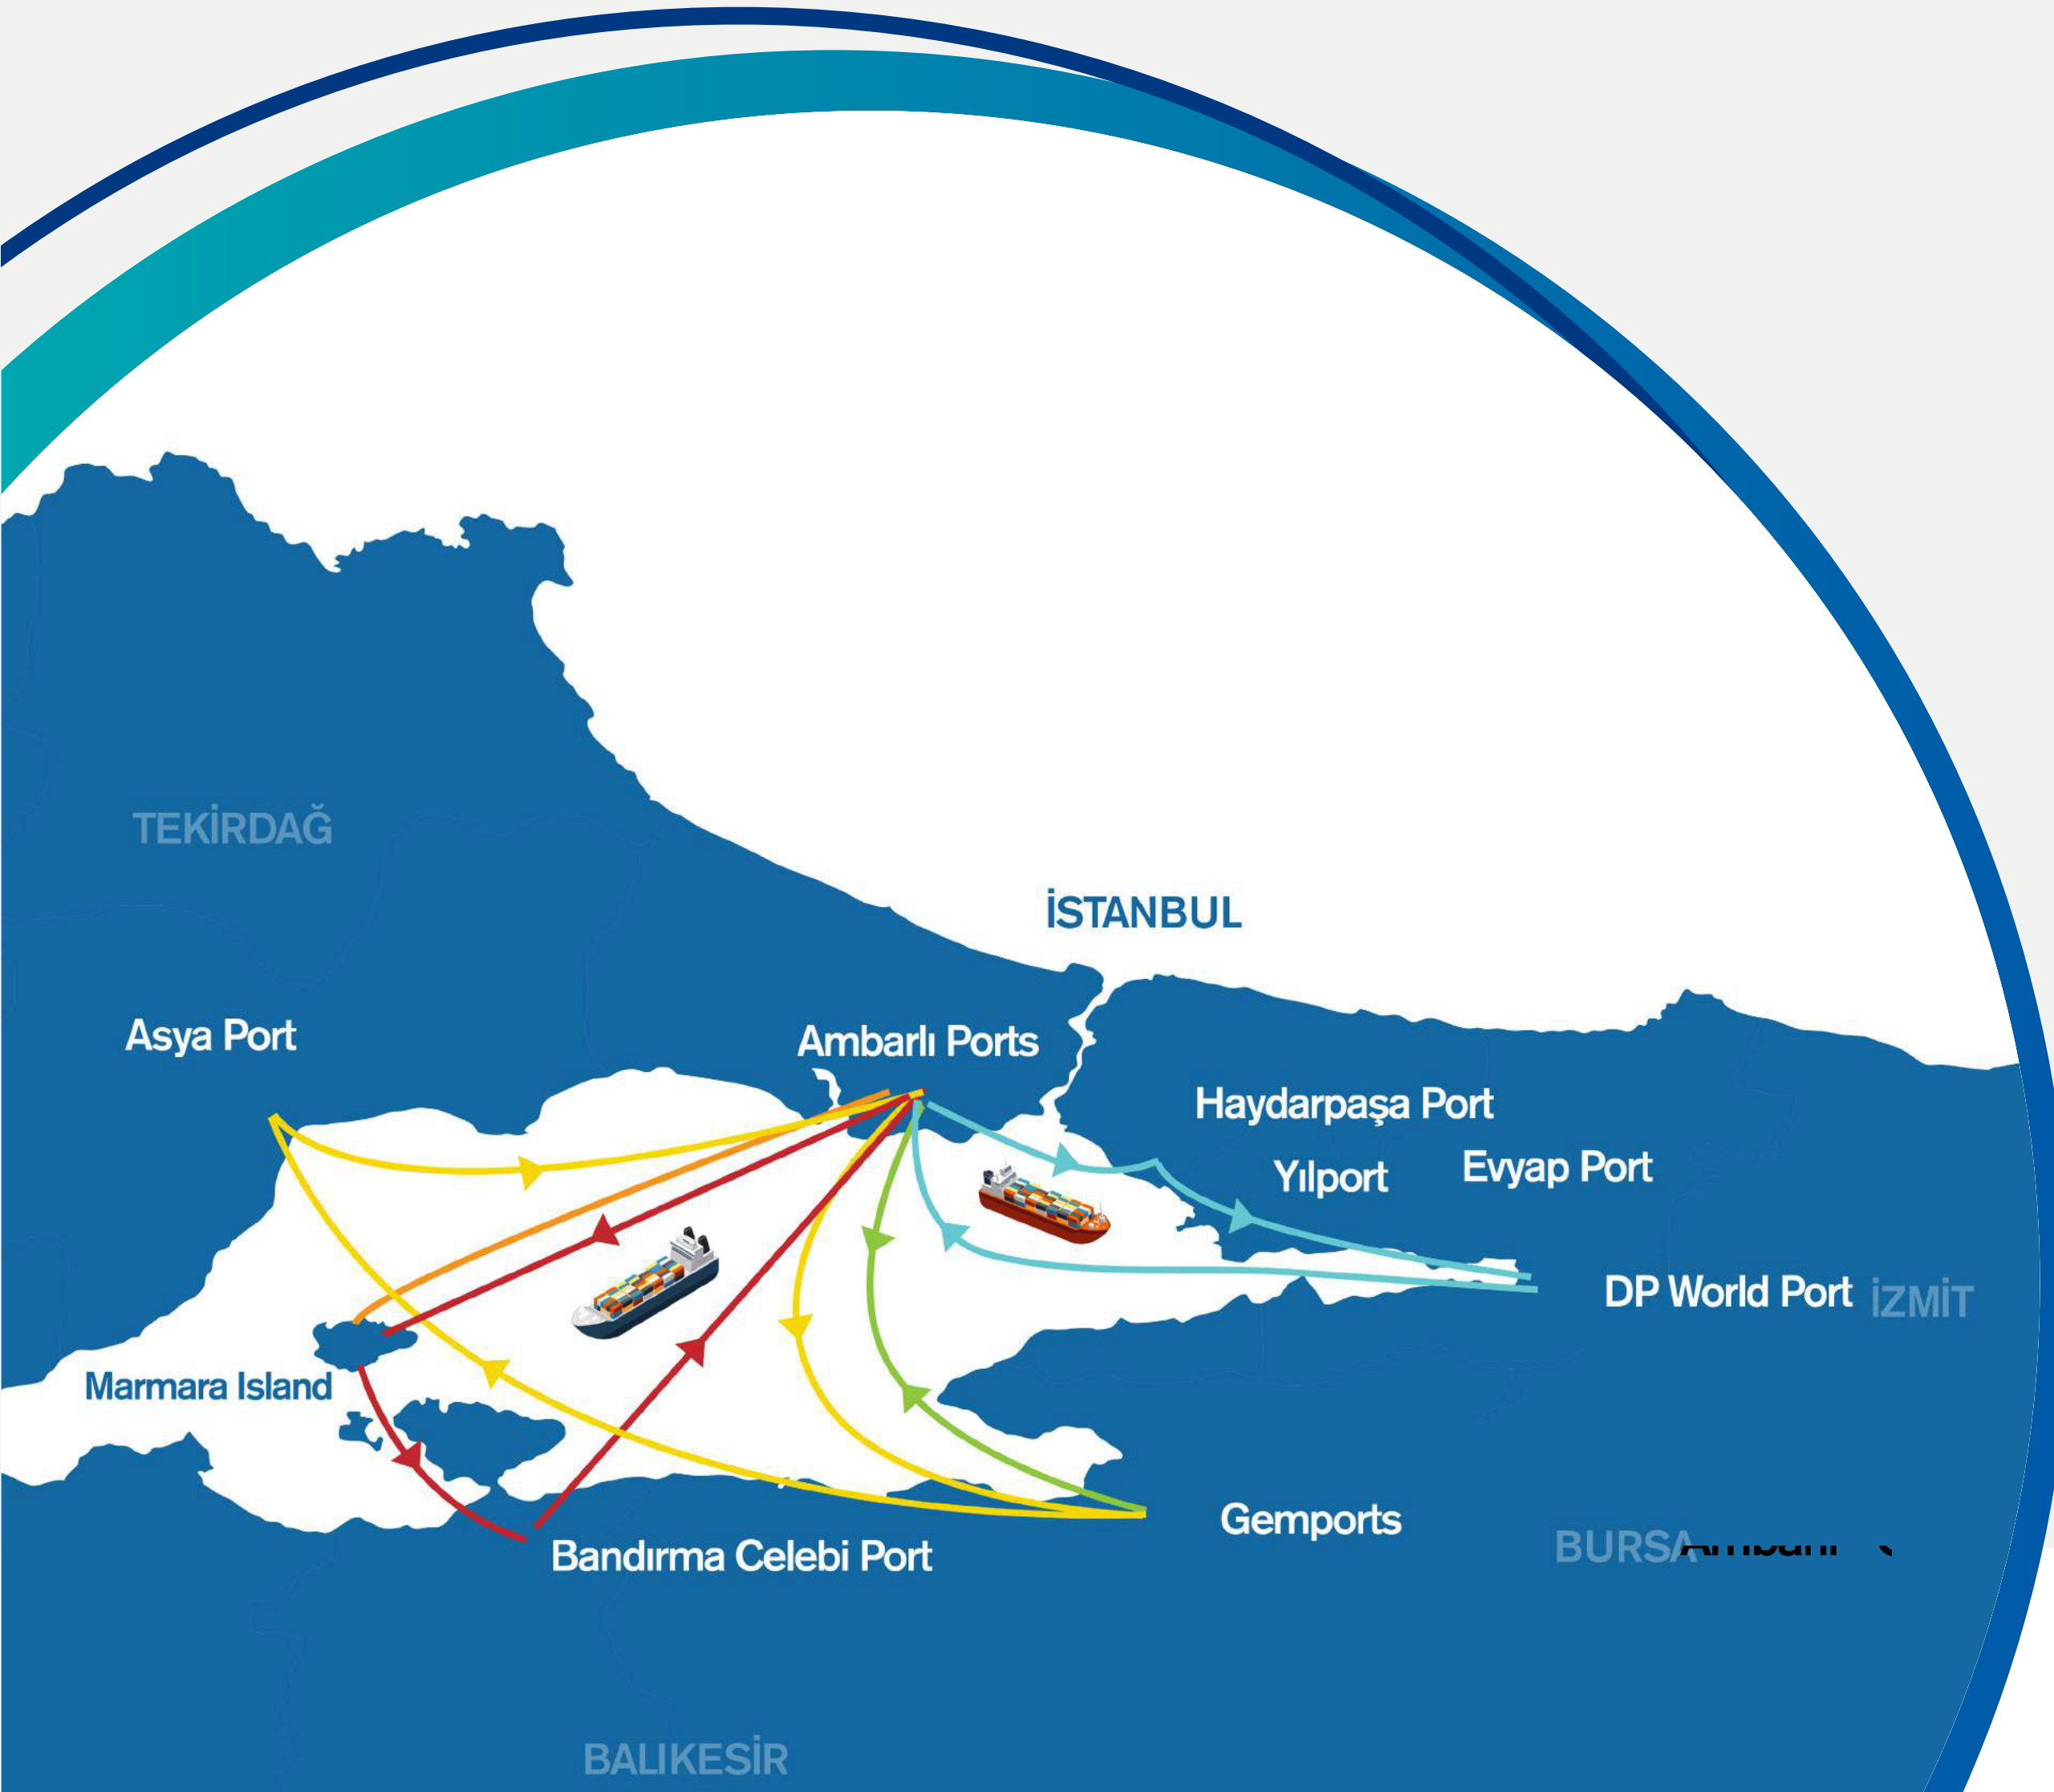

KINAY MARMARA FEEDER SERVICES

KINAY has been performing feeder services between Marmara Ports since 2012.

We provide our customers efficient and fast transportation solutions and an alternative to road.