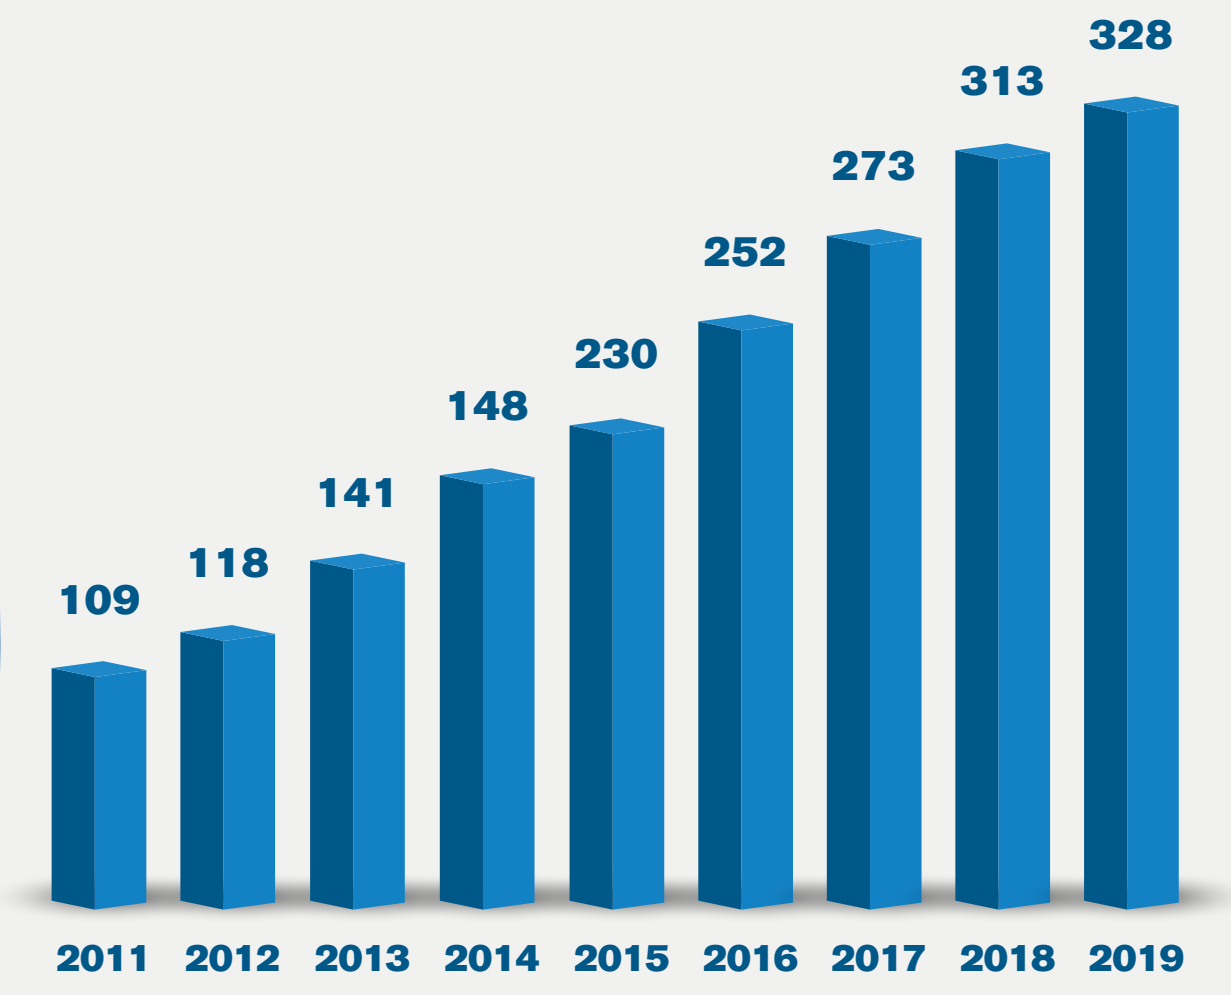

1 MARITIME TRANSPORT CONTAINER TRADE VOLUME (TEU)

2 AIR TRANSPORT VOLUME (KGS)

3 STAFF